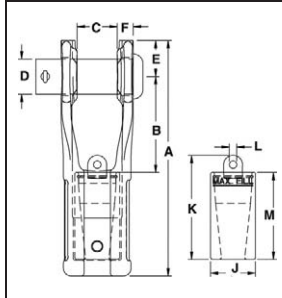

Button Spelter Sockets

SB-427

- Available in six sizes from 13mm to 38mm.
- Button Spelter terminations have a 100% efficiency rating, based on the catalog strength of the wire rope.
- Designed for use with mobile cranes. Can be used to terminate high performance, rotation resistant ropes, and standard 6 strand ropes.
- Easy to install assembly utilizes Crosby® WIRELOCK® socketing compound.
- Sockets and buttons are re-usable.
- Replacement buttons and sockets are available.
- Locking feature available to prevent rotation of rope.
- Button contains cap with eye that can be attached to, and used to pull, rope during reeving process.

Button Spelter Sockets

| Wire Rope Size | | SB-427 Stock No. | Weight Each (kg) | Socket Only Stock No. | Button Only Stock No. | Dimensions (mm) | | | | | | | | | | |
|----------------|---------------|------------------|------------------|-----------------------|-----------------------|-----------------|-----|----|----|----|----|----|-----|----|-----|--|
| (mm) | (in.) | | | | | A | B | C | D | E | F | J | K | L | M | |
| 13-16 | 1/2 - 5/8 | 1052005 | 2.76 | 1052107 | 1052309 | 202 | 82 | 33 | 30 | 31 | 14 | 38 | 89 | 6 | 74 | |
| 16-19 | 5/8 - 3/4 | 1052014 | 4.67 | 1052116 | 1052318 | 240 | 99 | 39 | 35 | 37 | 17 | 44 | 109 | 10 | 87 | |
| 19-22 | 3/4 - 7/8 | 1052023 | 7.75 | 1052125 | 1052327 | 275 | 112 | 45 | 41 | 43 | 19 | 52 | 121 | 10 | 101 | |
| 22-26 | 7/8 - 1 | 1052032 | 13.24 | 1052134 | 1052336 | 327 | 139 | 52 | 51 | 51 | 23 | 62 | 143 | 16 | 115 | |
| 28-32 | 1-1/8 - 1-1/4 | 1052041 | 20.86 | 1052143 | 1052345 | 378 | 144 | 64 | 57 | 64 | 28 | 75 | 180 | 19 | 145 | |
| 35-38 | 1-3/8 - 1-1/2 | 1052050 | 35.38 | 1052152 | 1052354 | 459 | 182 | 77 | 70 | 70 | 31 | 92 | 205 | 19 | 172 | |